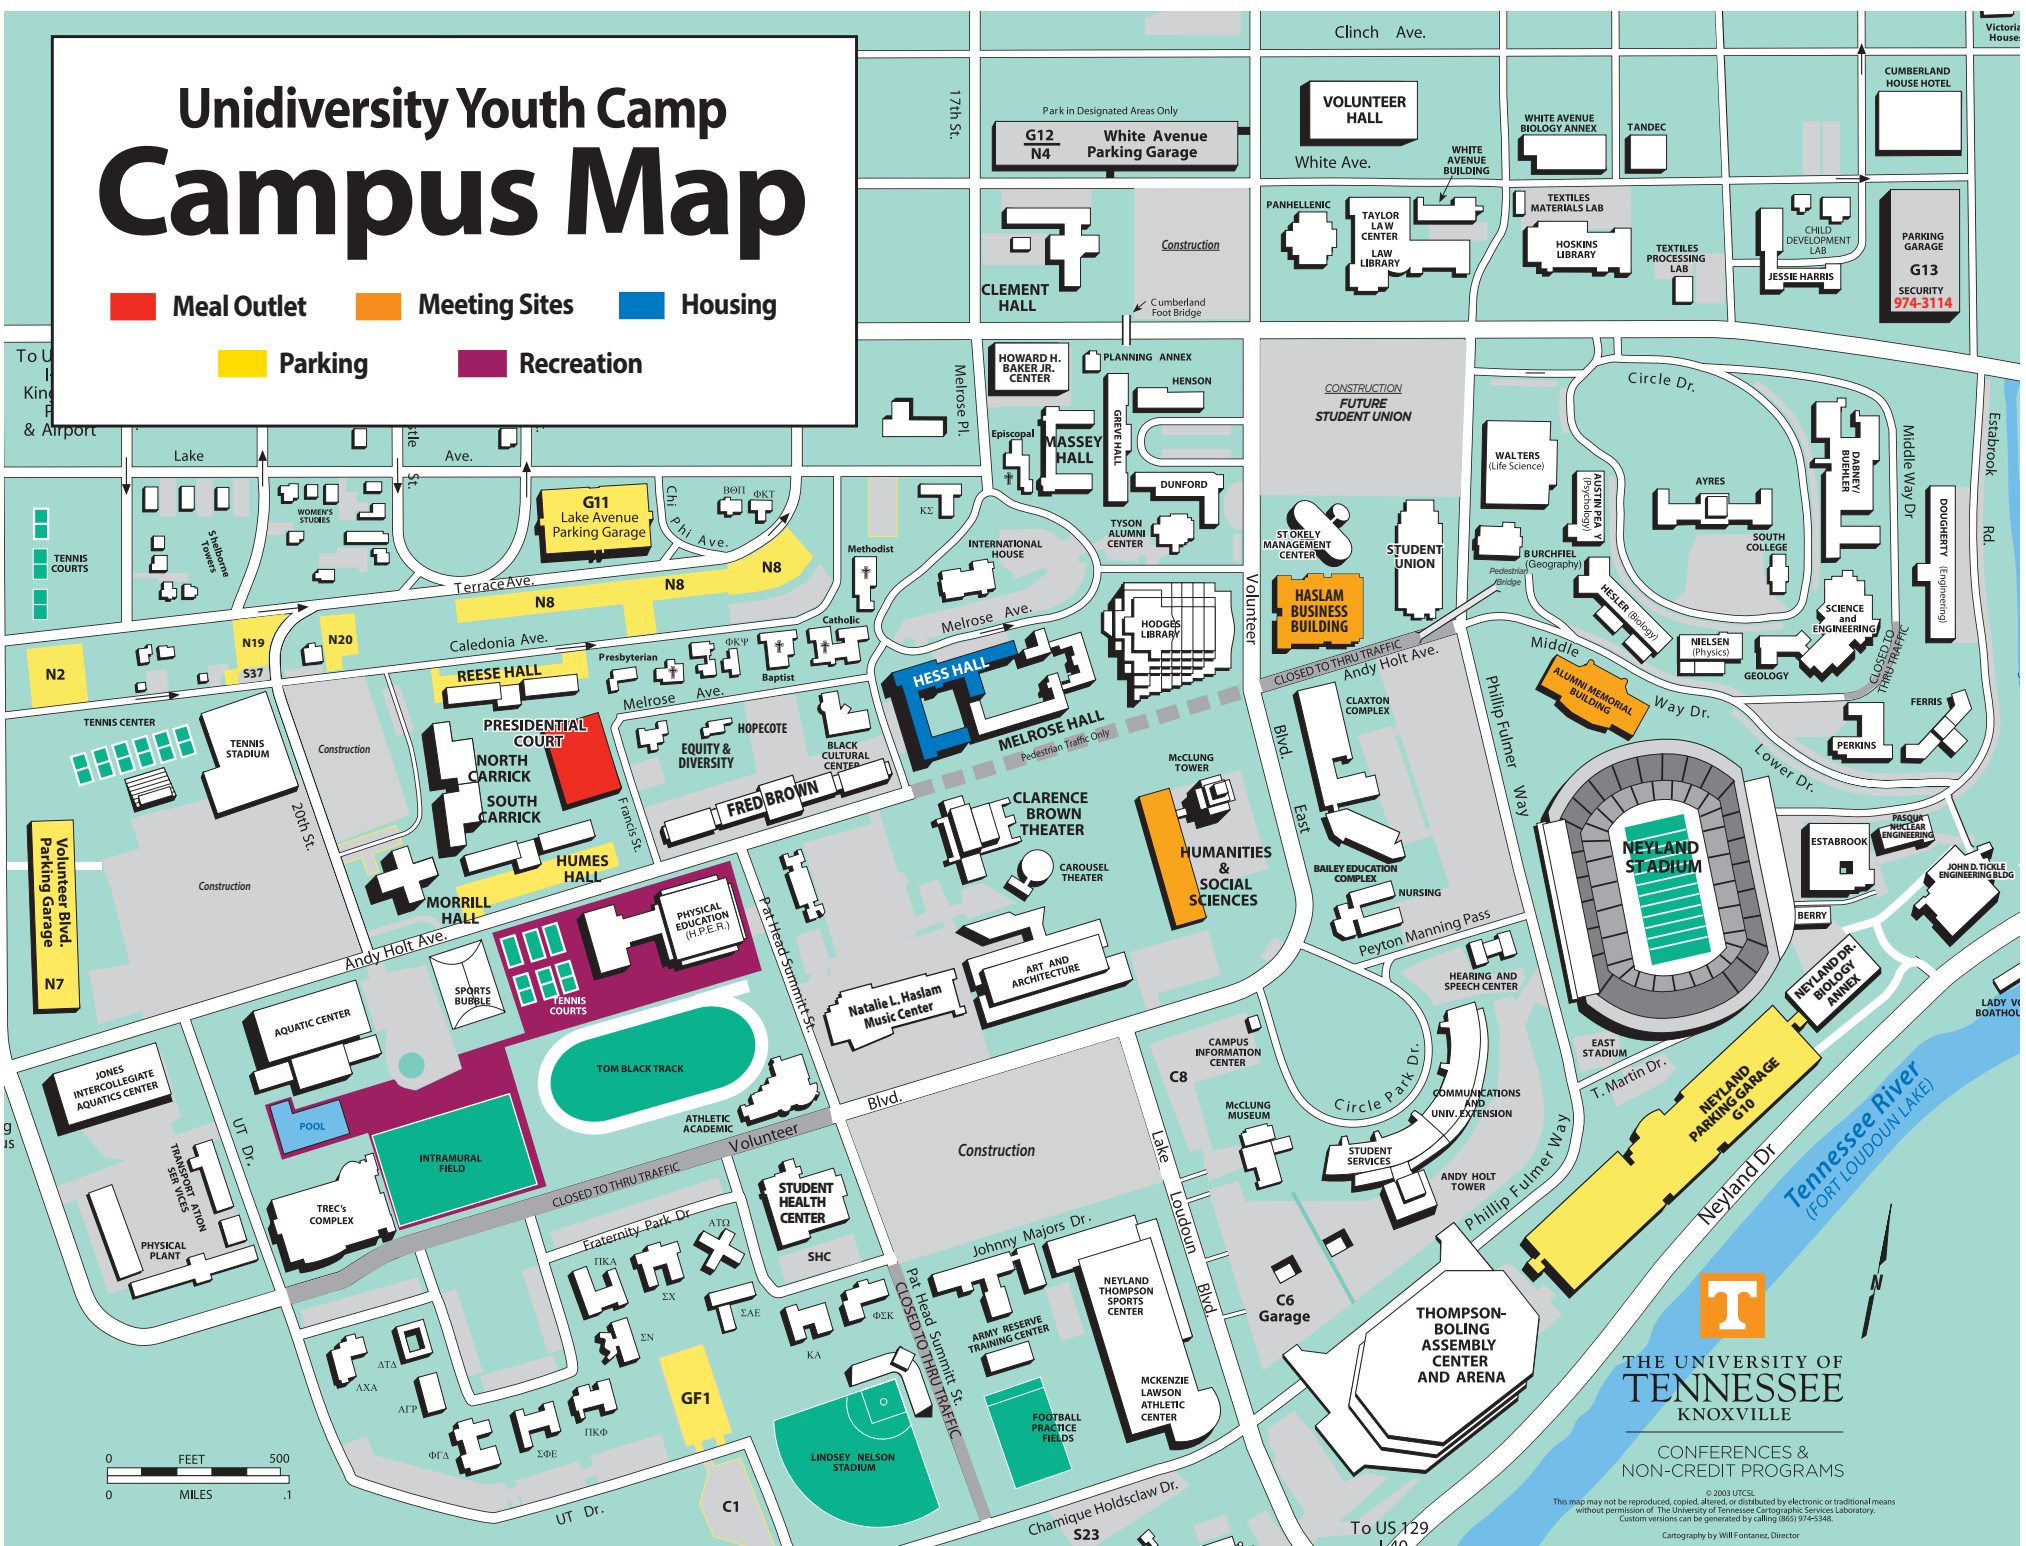

Unidiversity Youth Camp Campus Map

- Meal Outlet
- Meeting Sites
- Housing
- Parking
- Recreation

THE UNIVERSITY OF
TENNESSEE
KNOXVILLE

CONFERENCES &
NON-CREDIT PROGRAMS

Cartography by Will Fontaine, Director